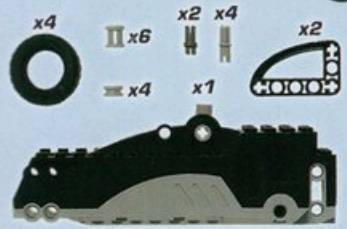

NEW!

Includes instructions for racer.

Includes instructions for car base.

All items Not available in any store

ACCESSORIES

AGES 7+

Includes instructions for robotic arm.

Limited Quantities! Order now!

Requires one 9V battery (not included.)

Includes instructions for chassis.

Cool Sticker sheet!

Call to Order: 1-800-453-4652 Shop Online: www.LEGO.com